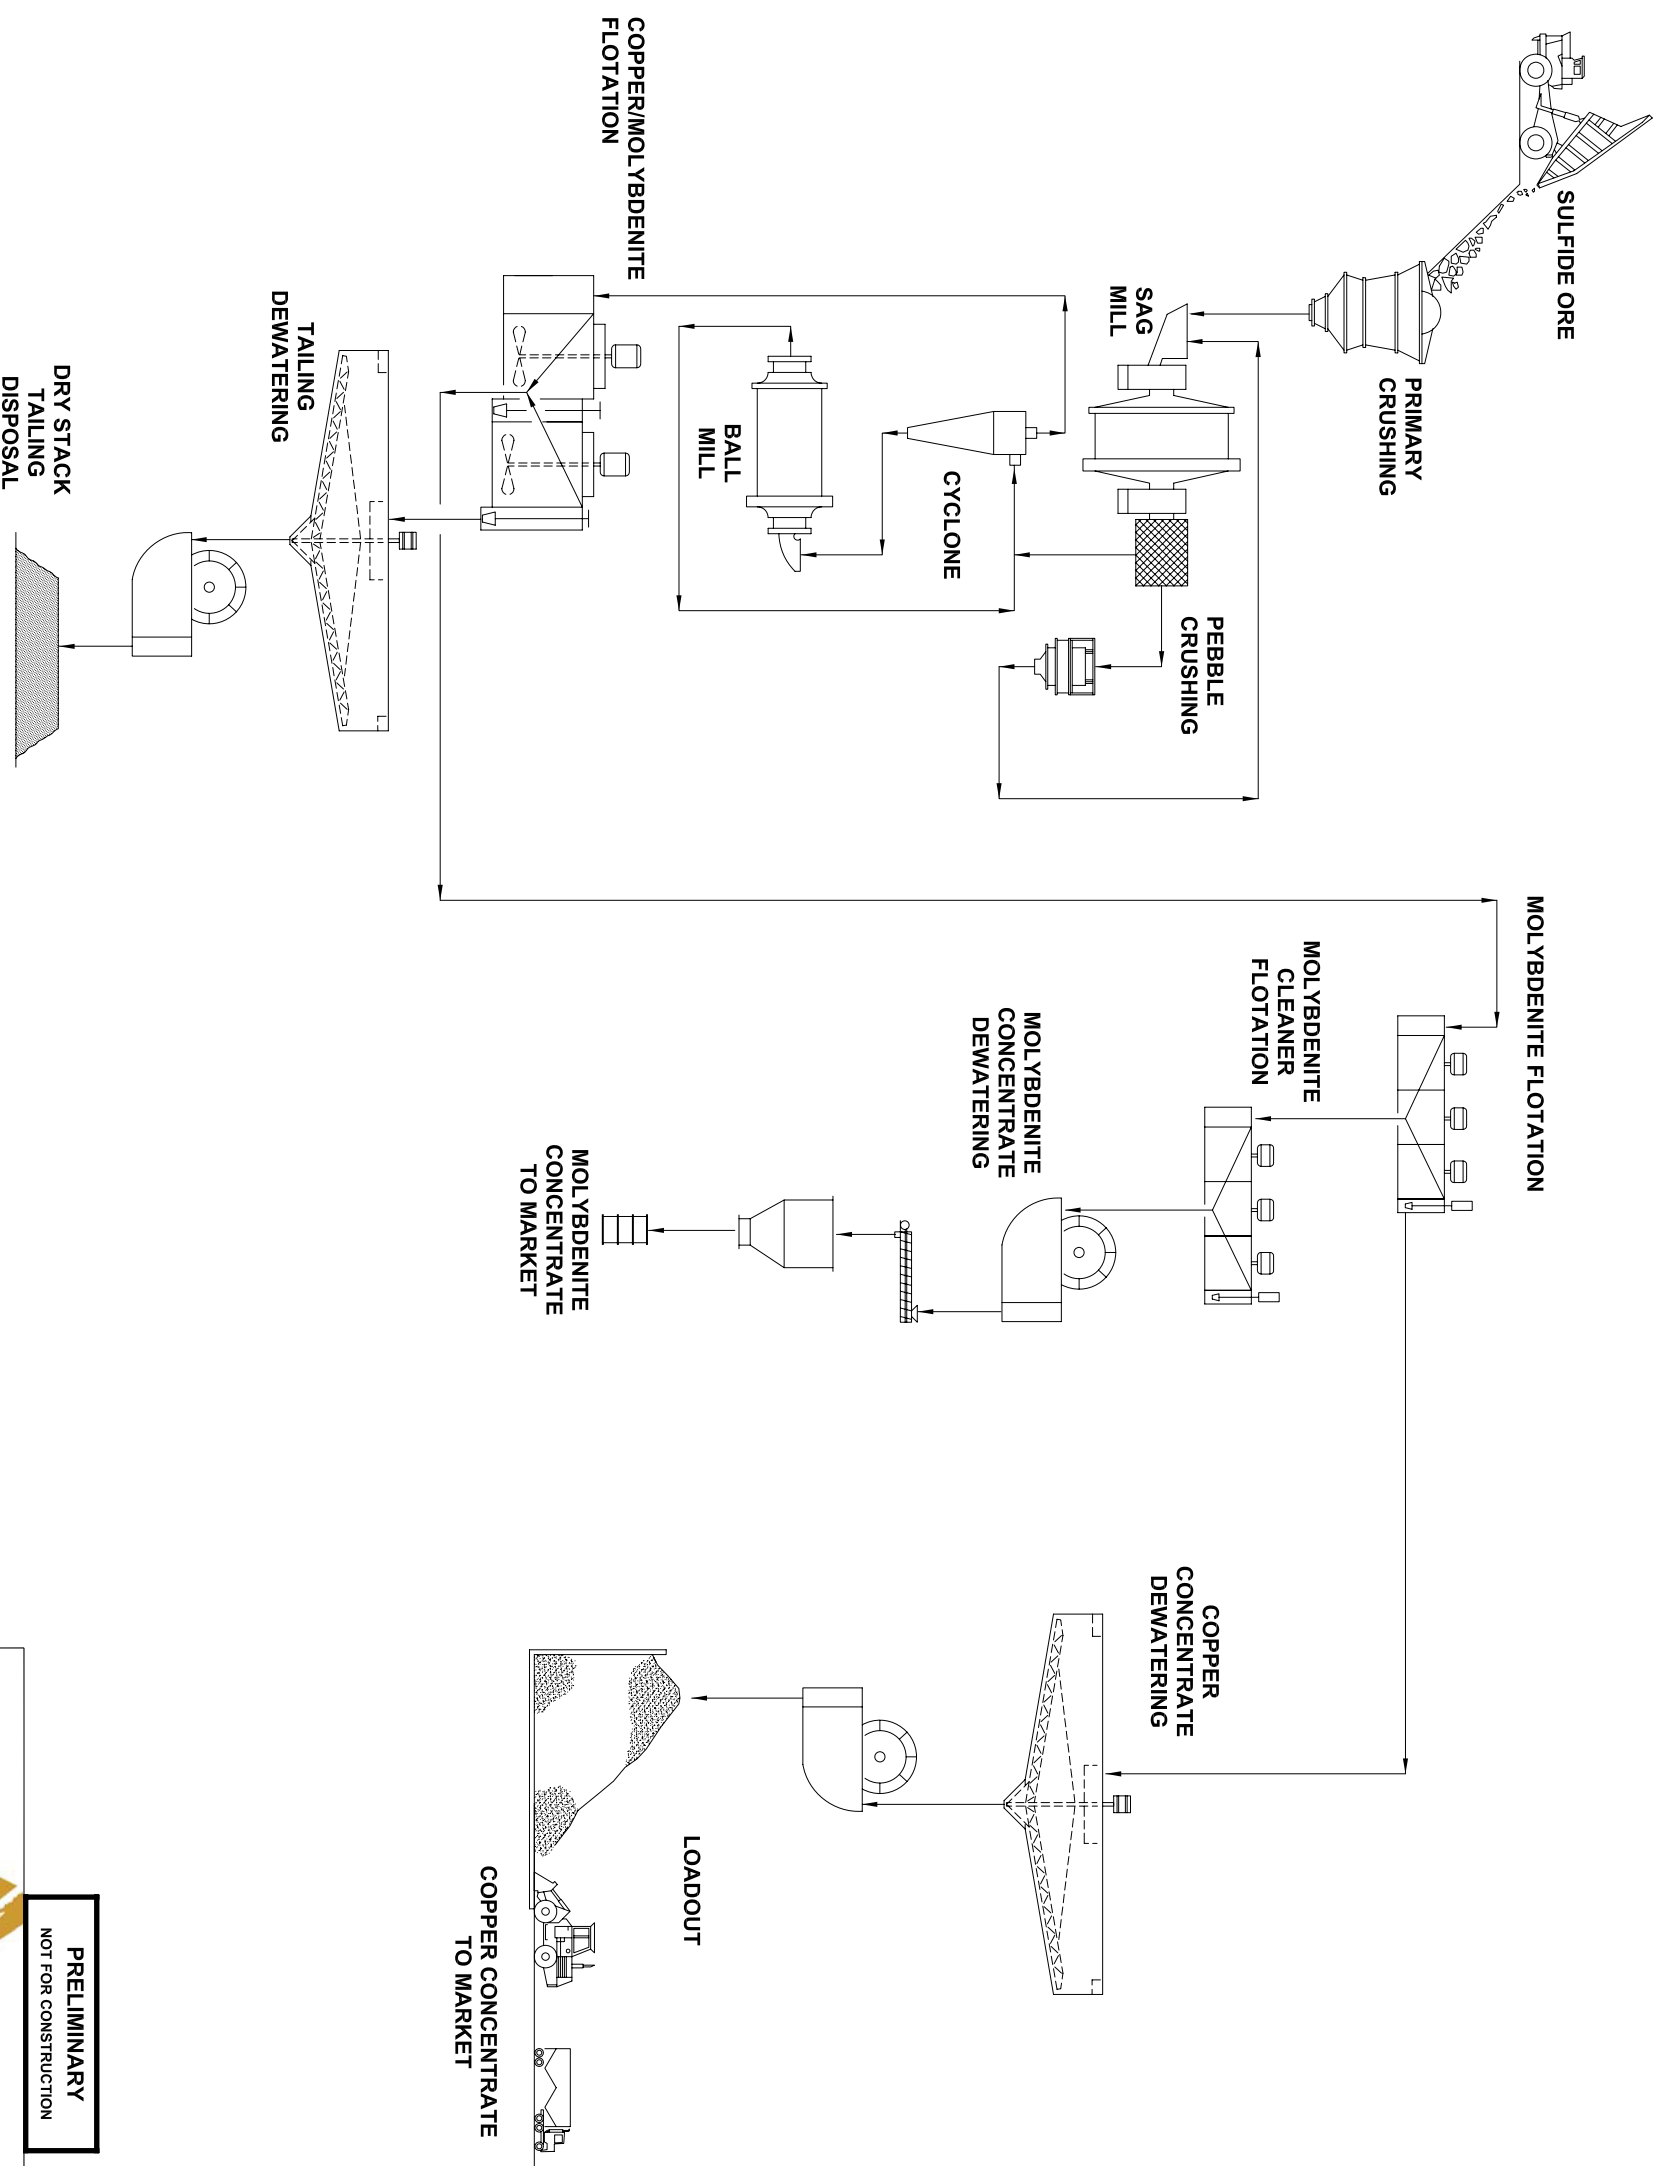

COPPER - MOLYBDENUM FLOTATION

REFERENCES

DWG. NO.	TITLE

REFERENCES

DWG. NO.	TITLE

REVISIONS

NO.	DESCRIPTION	BY	APP'D. DATE	CLIENT

REVISIONS

NO.	DESCRIPTION	BY	APP'D. DATE	CLIENT

SCALE: NONE

DESIGNED BY	DRAWN BY	CHECKED BY	PROJECT MGR	CLIENT APPR.
TJD	BJS	RH		

M3 Engineering & Technology Corp.

Tucson, Arizona
Tel: (520)293-1488 Fax: (520)293-8349
Hermosillo, Sonora, Mexico
Tel: 011-52-692-2105400
Fax: 011-52-692-2105404

**PRELIMINARY
NOT FOR CONSTRUCTION**

AUGUSTA
RESOURCE CORPORATION
ROSEMONT PROJECT

**OVERALL
PROCESS FLOWSHEET**

JOB NO. M3-PND06156
Figure 2-7
REV NO. A DATE 12/15/06