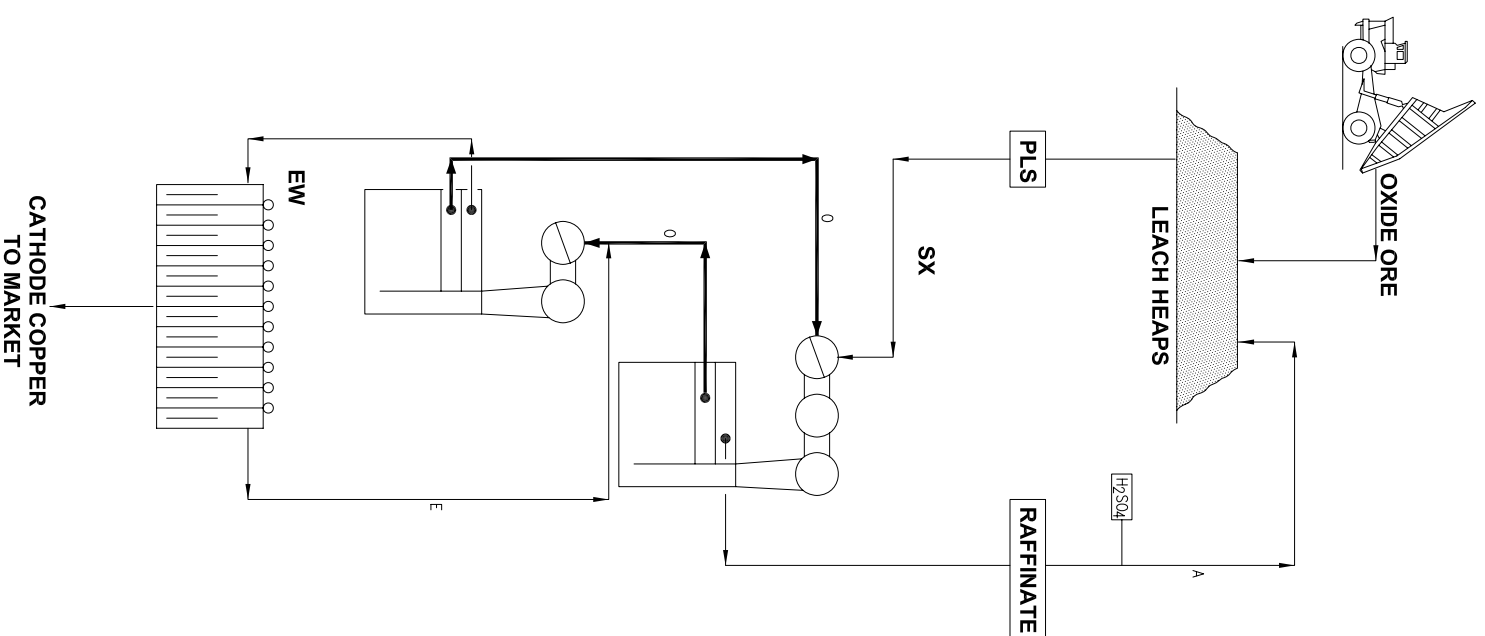

HEAP LEACH - SX/EW

A - Aqueous
O - Organic
E - Electrolyte