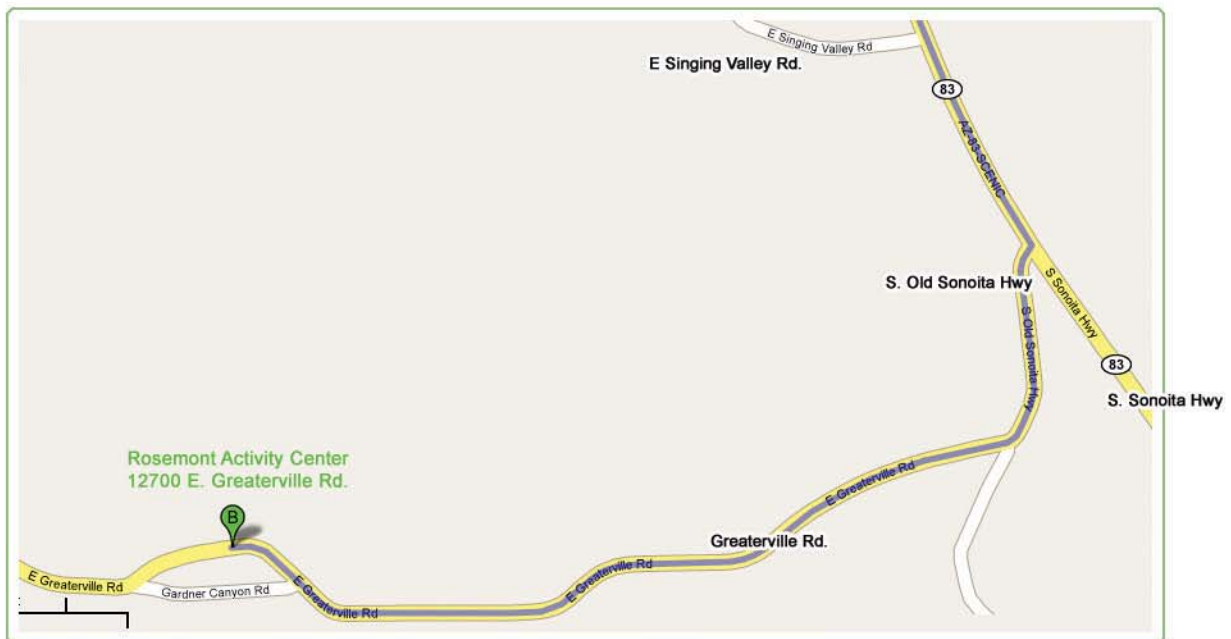

Map to Rosemont Activity Center

Rosemont Activity Center 12700 E. Greaterville Rd.

1. Take I-10 E to exit 281, AZ-83/S Sonoita Hwy toward Patagonia for 17.6 miles
2. Turn right at E Greaterville Rd/S Old Sonoita Hwy and continue for 1.7 miles